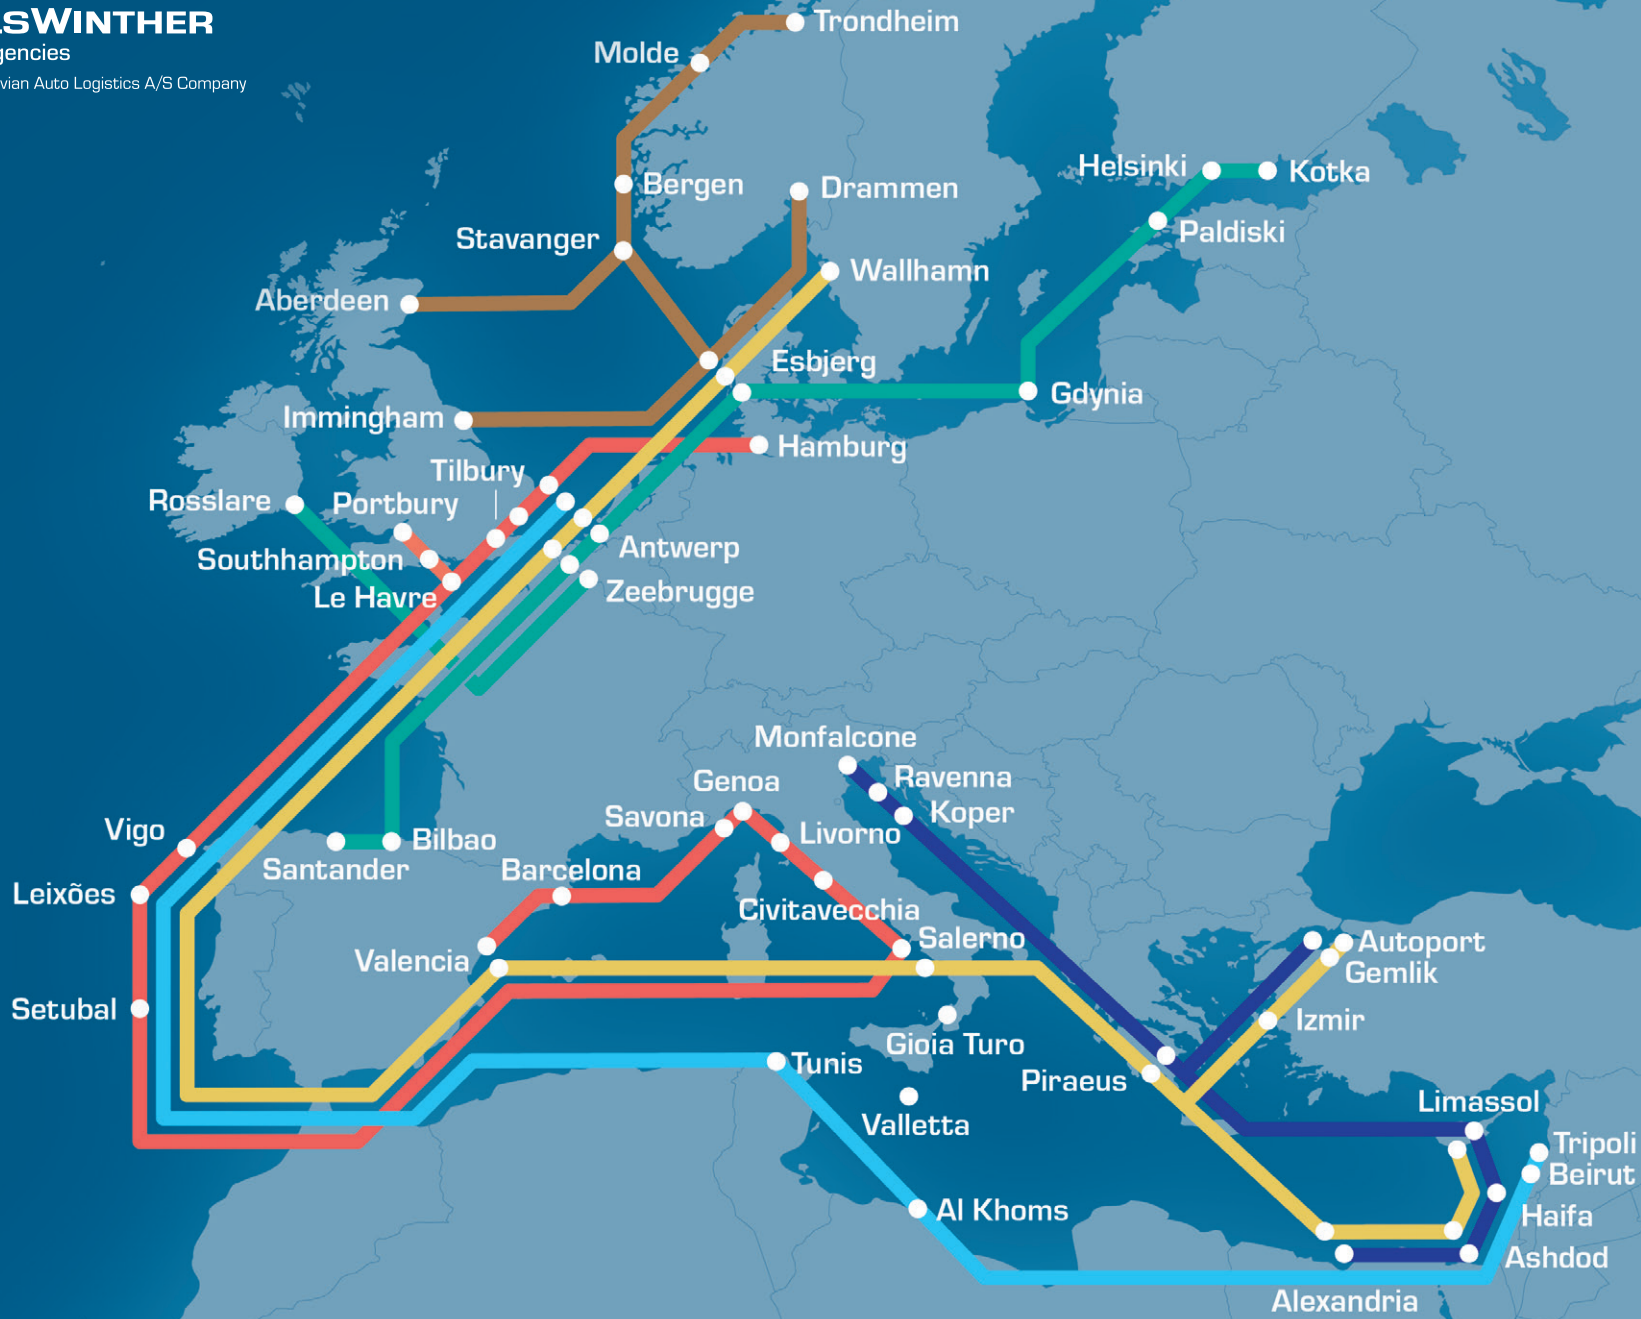

# NIELSWINTHER

Liner Agencies

a Scandinavian Auto Logistics A/S Company

Norway - RoRo/BB

Euro - Aegean - Cont/RoRo/BB

Euro-Med - Cont/RoRo/BB

Biscay-Baltic - Cont/RoRo/BB

Adriatic - Cont/RoRo/BB